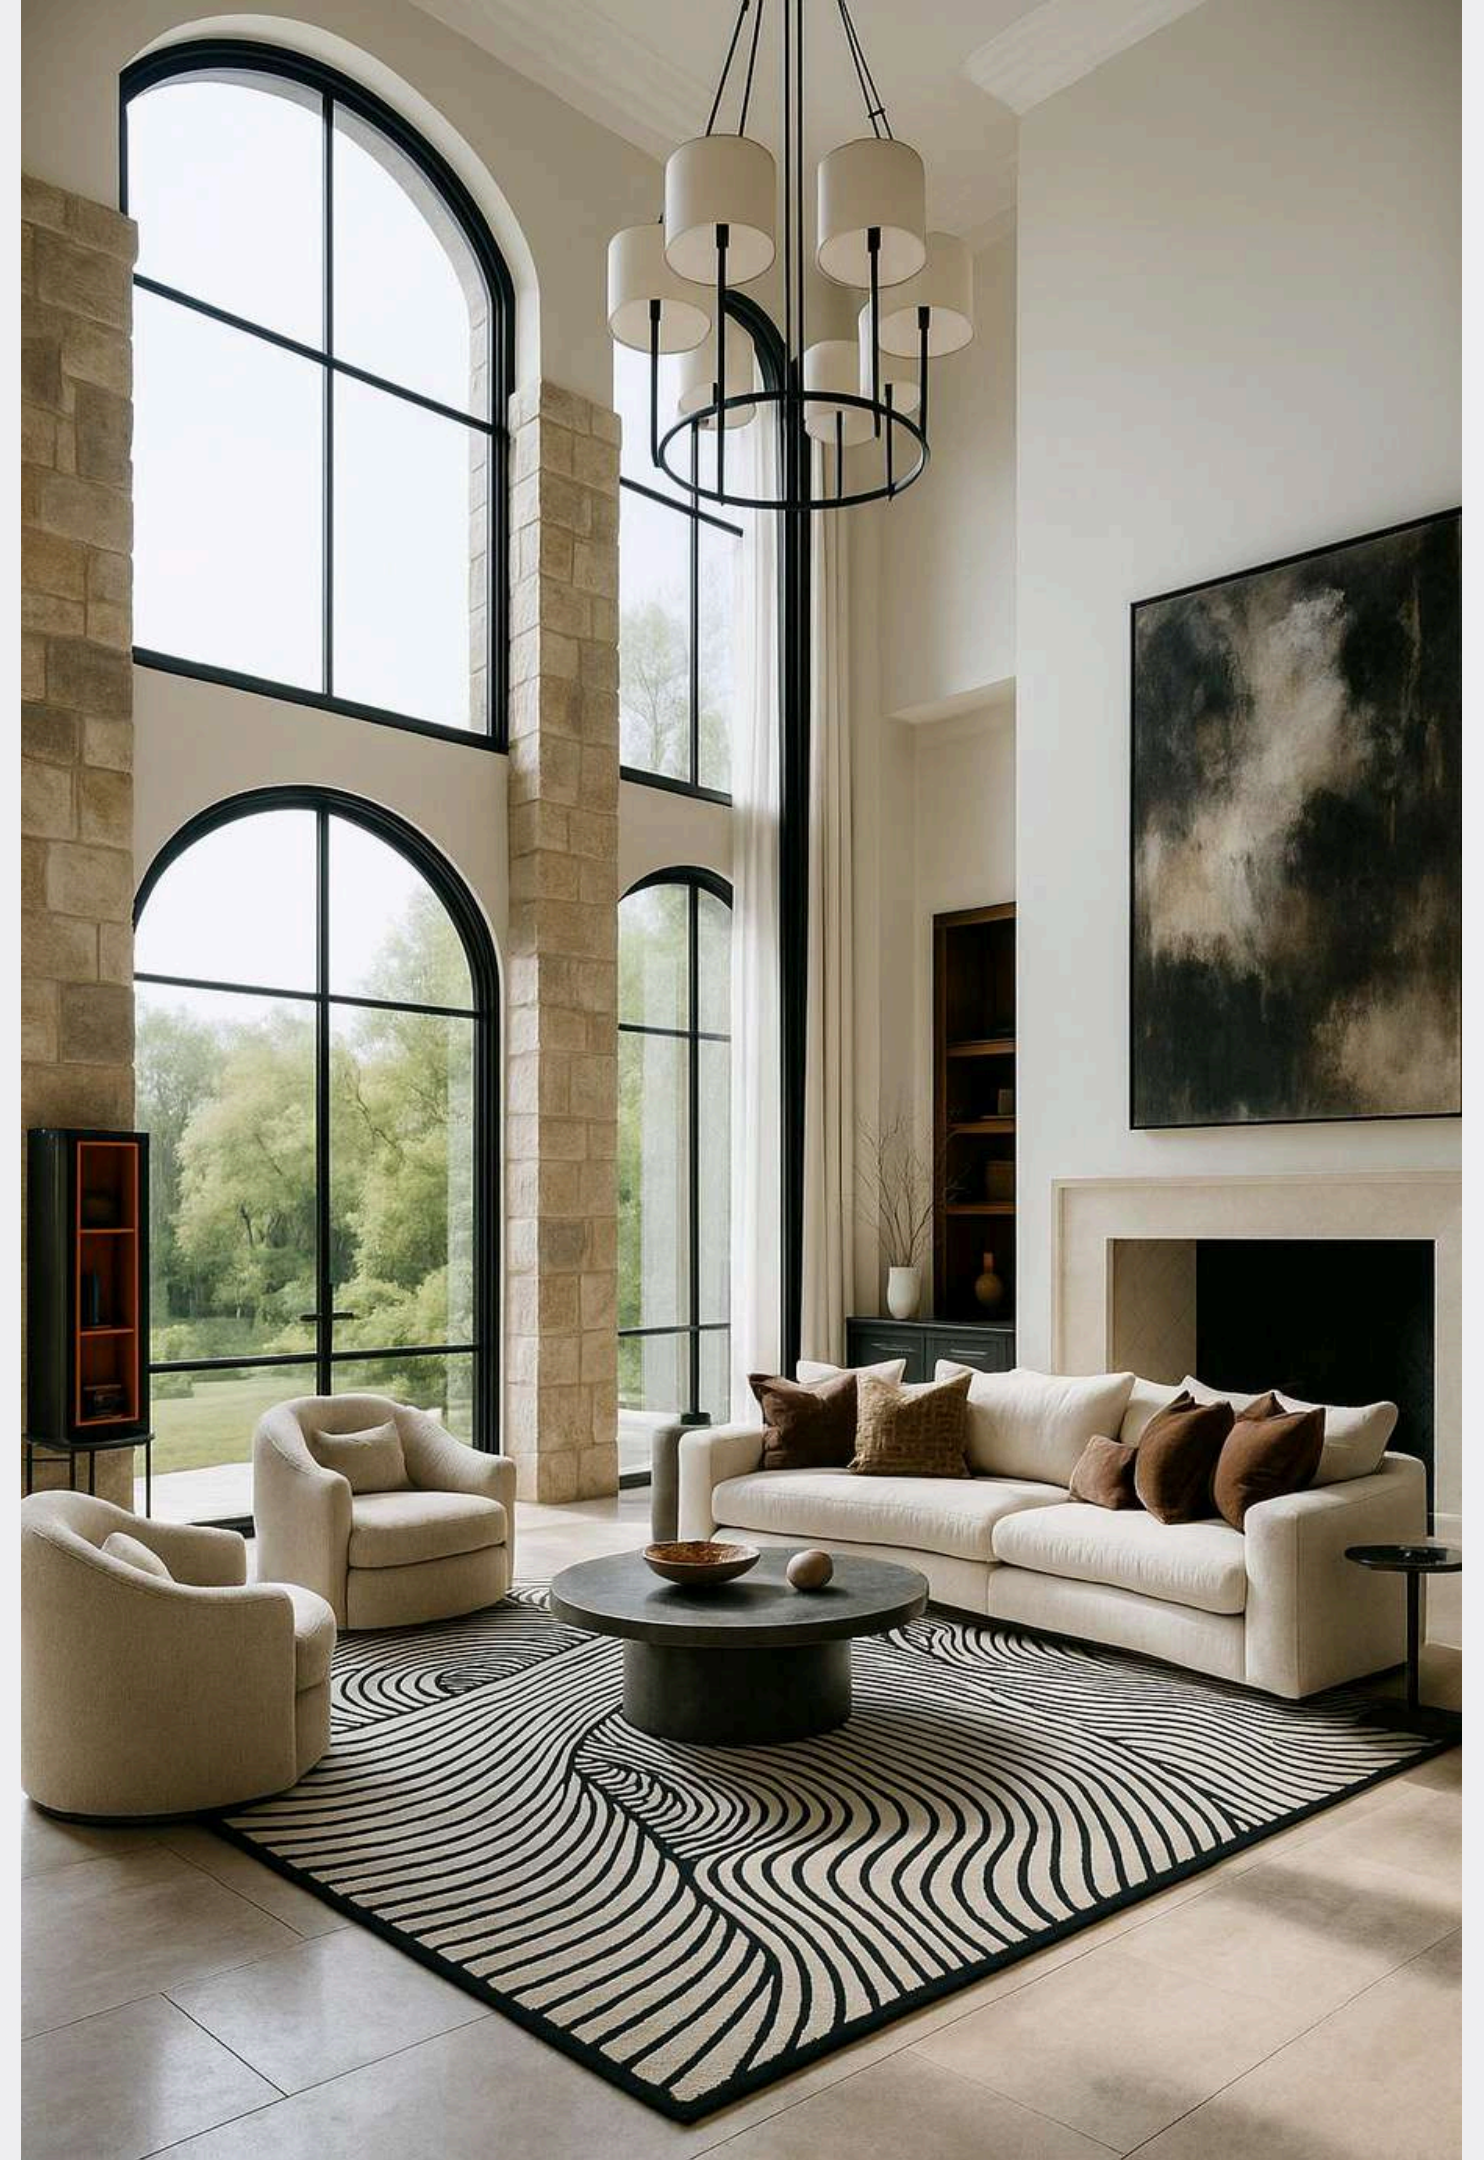

About Us

The Rug Edge is a manufacturer and exporter of premium handmade rugs and carpets from India. We blend traditional craftsmanship with contemporary design to create rugs for residential, commercial, and hospitality spaces worldwide.

By working directly with skilled artisans, we ensure quality, consistency, and customization—from concept to completion.