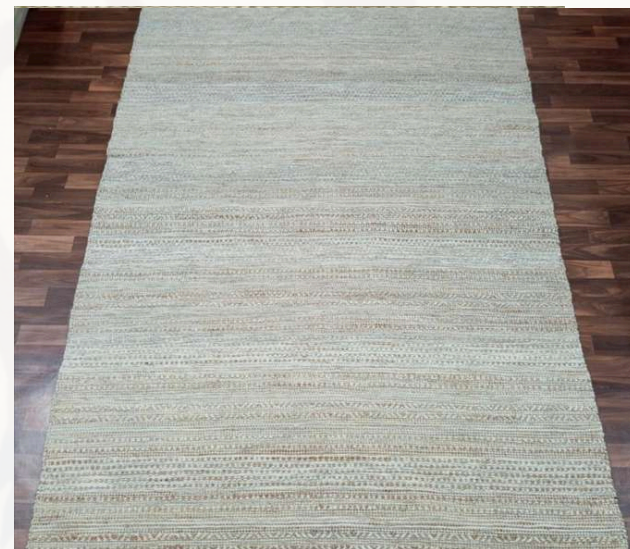

FLAT WEAVE & HANDLOOM RUGS

Lightweight rugs with clean textures and natural character.

Key features:

- Low-profile construction
- Easy maintenance
- Contemporary and ethnic designs

Best suited for:
Casual interiors, layering,
modern spaces