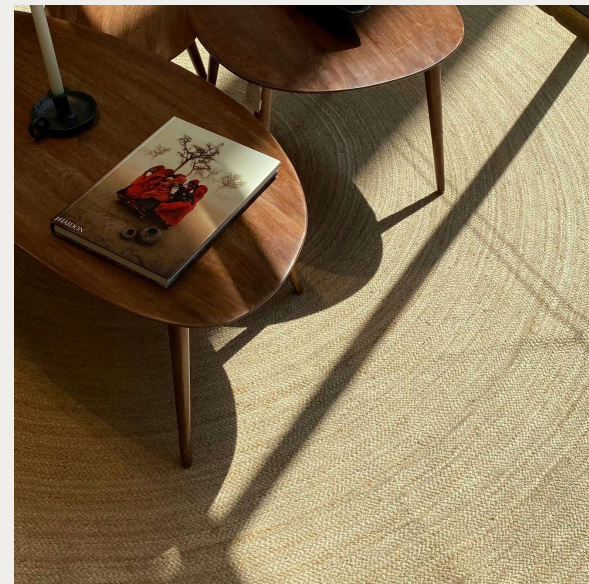

FLAT WEAVE & HANDLOOM RUGS

Lightweight rugs with clean textures and natural character.

Key features:

- Low-profile construction
- Easy maintenance
- Contemporary and ethnic designs

Best suited for:
Casual interiors, layering,
modern spaces

JUTE RUGS

Eco-friendly rugs made from natural jute fibers.

Key features:

- Natural texture and tone
- Sustainable materials
- Handcrafted appeal

Best suited for:

Eco-conscious interiors, earthy and coastal themes